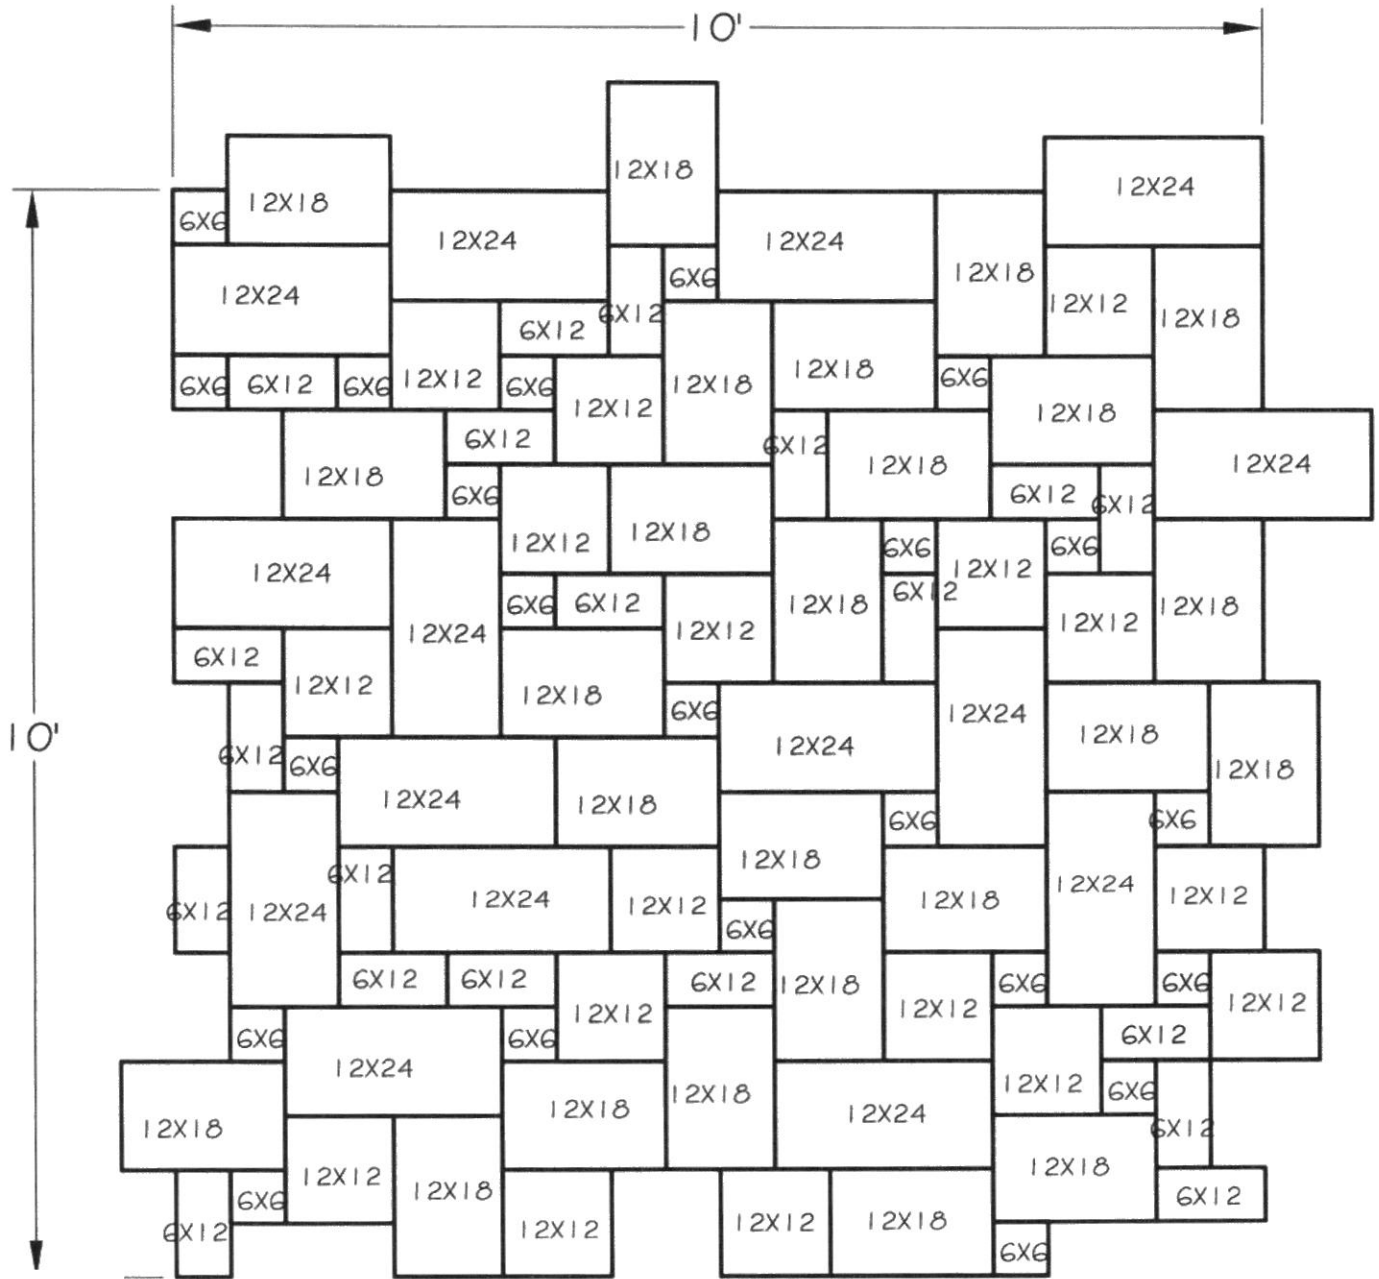

Meshoppen Stone Inc.
Tumbled Paver Pattern
100 square feet Repeating Pattern

SIZE	QTY
6X6	22
6X12	20
12X12	17
12X18	25
12X24	15