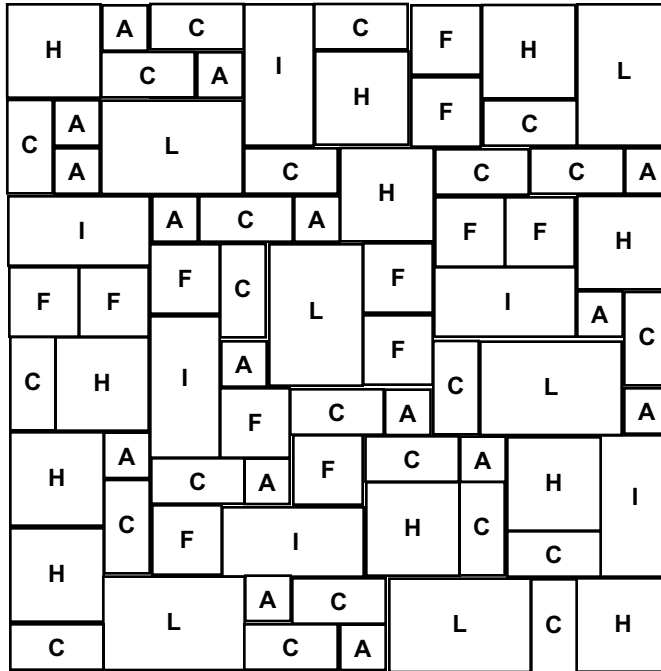

Meshoppen Stone Inc.
14' X 14' Random Pattern Patio
1 1/2" Full Color Pattern, PA Bluestone
196 square feet

ST-1 PATTERN REPEAT		
CODE	NOMINAL SIZES	QUANTITY
A	12 X 12	16
C	12 X 24	23
F	18 X 18	12
I	18 X 36	6
H	24 X 24	11
L	24 X 36	6
	TOTAL PCS:	74

196 SQ. FT
Put on 1 pallet