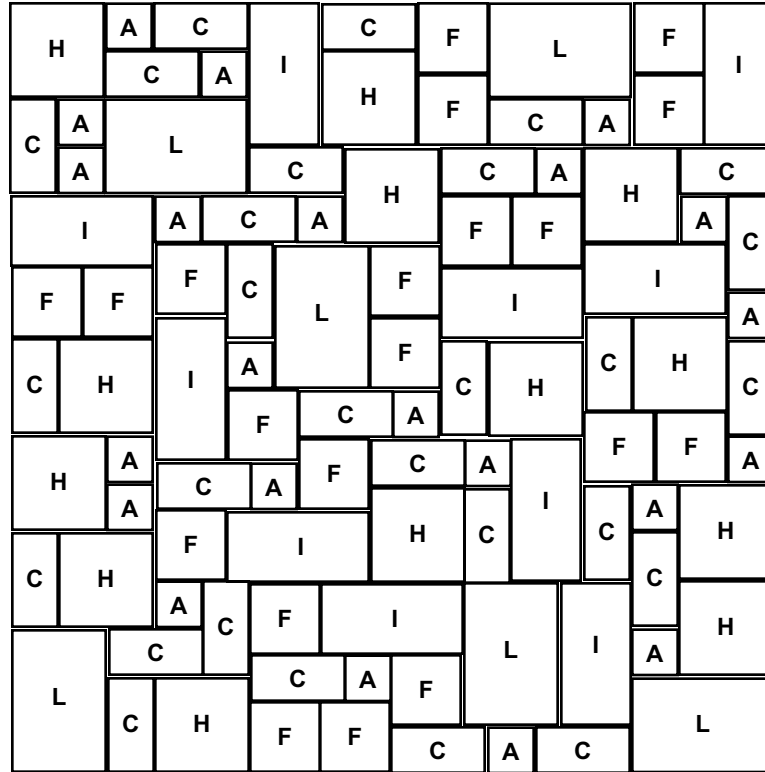

Meshoppen Stone Inc.
16' X 16' Random Pattern Patio
1 1/2" Full Color Pattern, PA Bluestone
256 square feet

ST-1 PATTERN REPEAT		
CODE	NOMINAL SIZES	QUANTITY
A	12 X 12	22
C	12 X 24	27
F	18 X 18	19
I	18 X 36	6
H	24 X 24	13
L	24 X 36	6
	TOTAL PCS:	93

256 SQ. FT
Put on two pallets