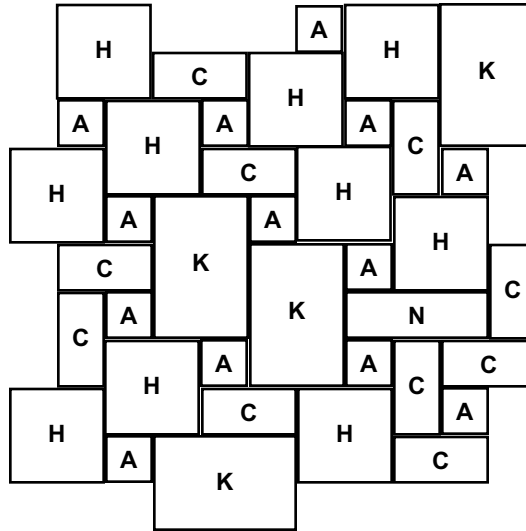

Meshoppen Stone Inc.
Pattern 5
10'0" X 10'0" or 100 square feet Continuing Pattern

ST-1 PATTERN REPEAT		
CODE	NOMINAL SIZES	QUANTITY
A	11 X 11	13
C	11 X 22	10
H	22 X 22	10
K	22 X 33	4
N	11 X 33	1

100 SQ. FT
SCALE 1/4" = 1'0"