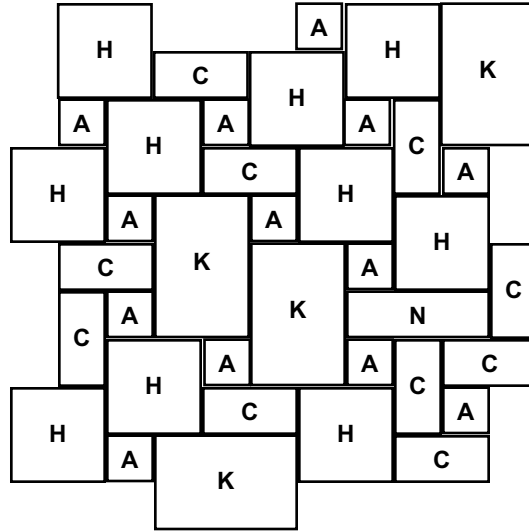

Meshoppen Stone Inc.
Pattern A
10'0" X 10'0" or 100 square feet Continuing Pattern

ST-1 PATTERN REPEAT		
CODE	NOMINAL SIZES	QUANTITY
A	12 X 12	13
C	12 X 24	10
H	24 X 24	10
K	24 X 36	4
N	12 X 36	1

100 SQ. FT
SCALE 1/4" = 1'0"