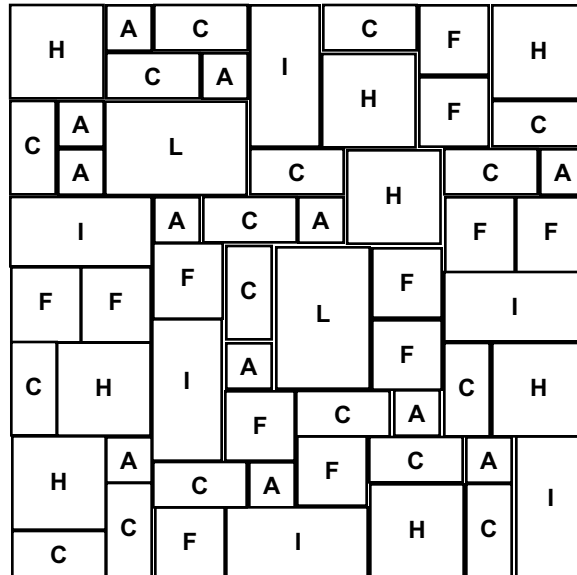

Meshoppen Stone Inc.
12' X 12' Random Pattern Patio
1 1/2" Full Color Pattern, PA Bluestone
144 square feet

ST-1 PATTERN REPEAT		
CODE	NOMINAL SIZES	QUANTITY
A	12 X 12	12
C	12 X 24	17
F	18 X 18	12
I	18 X 36	6
H	24 X 24	8
L	24 X 36	2
	TOTAL PCS:	57

144 SQ. FT
Put on 1 pallet